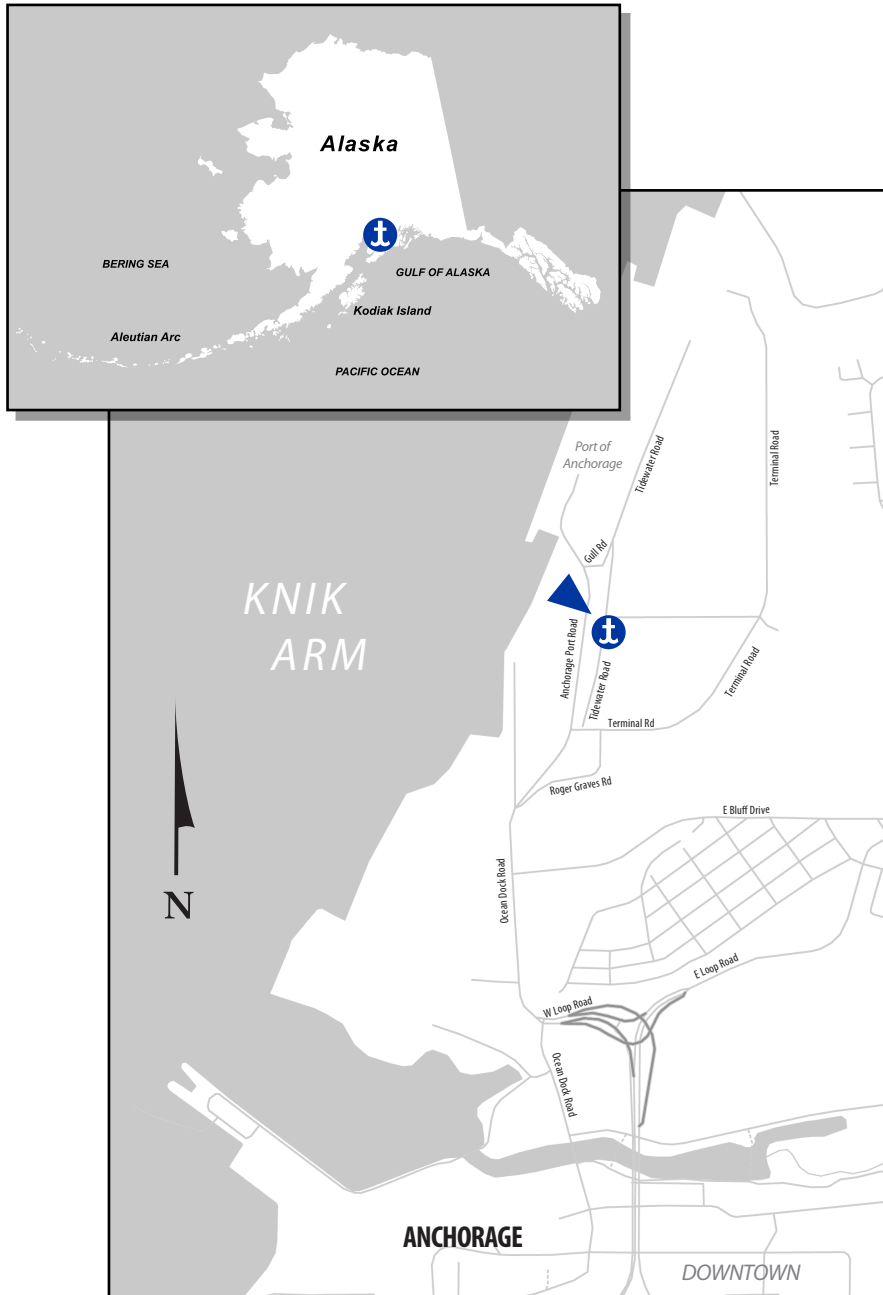

ANCHORAGE

1717 TIDEWATER ROAD

ADDRESS

1717 Tidewater Road
Anchorage, AK 99501

OFFICE HOURS

Mon - Fri
8:00 a.m. – 4:30 p.m.

GATE HOURS OF OPERATIONS

Mon, Wed, Thu, Fri
7:00 a.m. – 5:00 p.m.

- Follow AK-1 S
- Turn right onto Concrete St
- Turn left onto E 3rd Street
- Turn right onto Post Rd
- Turn left onto E Whitney Rd
- Turn right onto Ocean Dock Rd
- Turn right onto Gull Rd
- Sharp right onto Tidewater Rd

From AK-1 Northbound

- Follow AK-1 N
- Turn left onto E 3rd Ave
- Turn right onto Eagle St
- Continue onto E 1st Ave
- Turn right onto N C St
- Continue onto Ocean Dock Rd
- Continue straight onto Anchorage Port Rd
- Turn right onto Gull Rd
- Sharp right onto Tidewater Rd