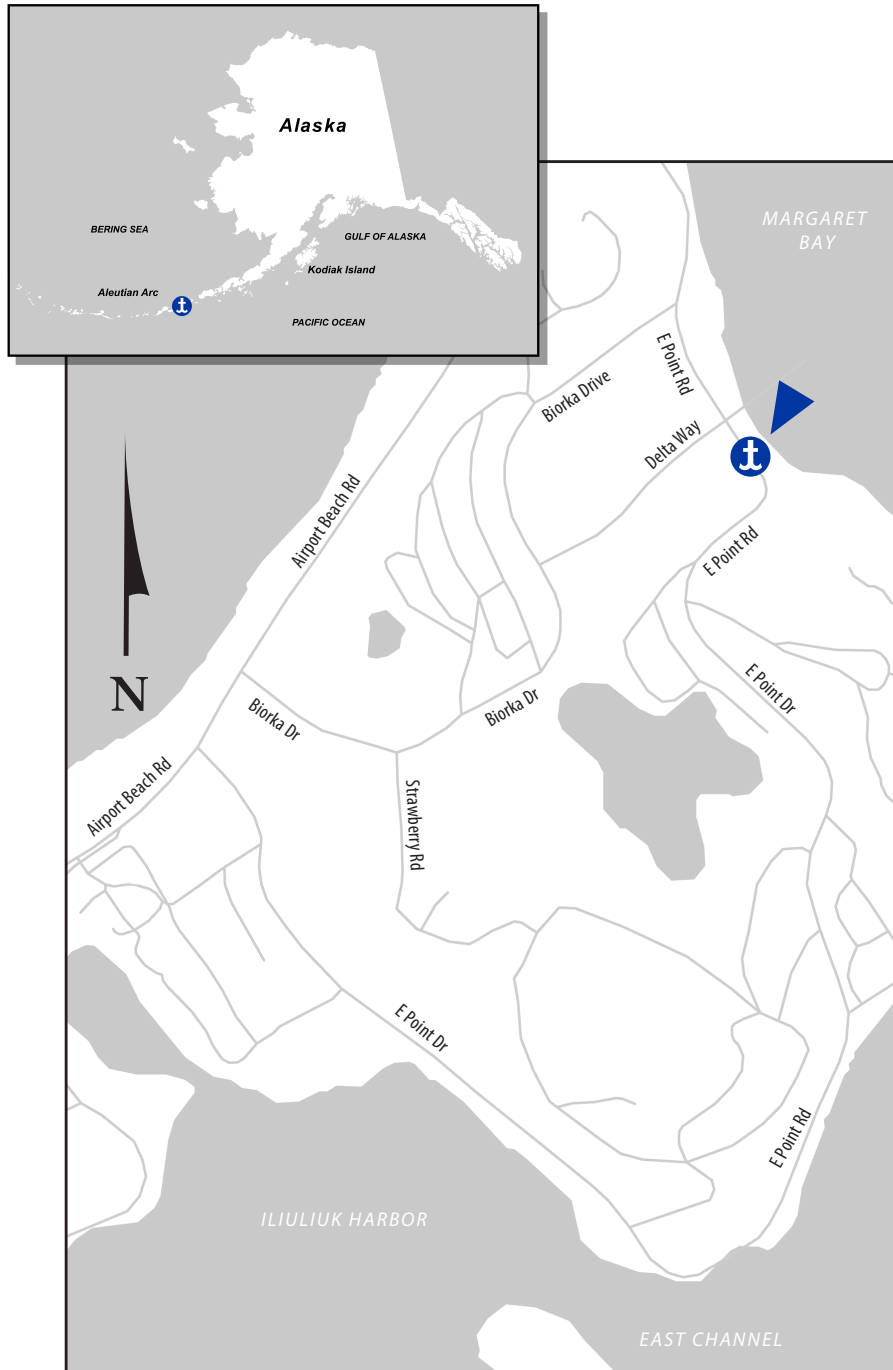

# DUTCH HARBOR

1558 E Point Road

## ADDRESS

1558 E Point Road  
Dutch Harbor, AK 99692

## MAILING ADDRESS

P.O. Box 920407  
Dutch Harbor, AK 99692

## DRIVING DIRECTIONS

**From Ballyhoo Rd Southbound**

- Head southwest on Ballyhoo Rd
- Turn left onto E Point Rd

**From Airport Beach Rd Northbound**

- Head northwest on Airport Beach Rd
- Turn Right onto Biorka Dr
- Turn Right onto Delta Way
- Turn right onto E Point Rd