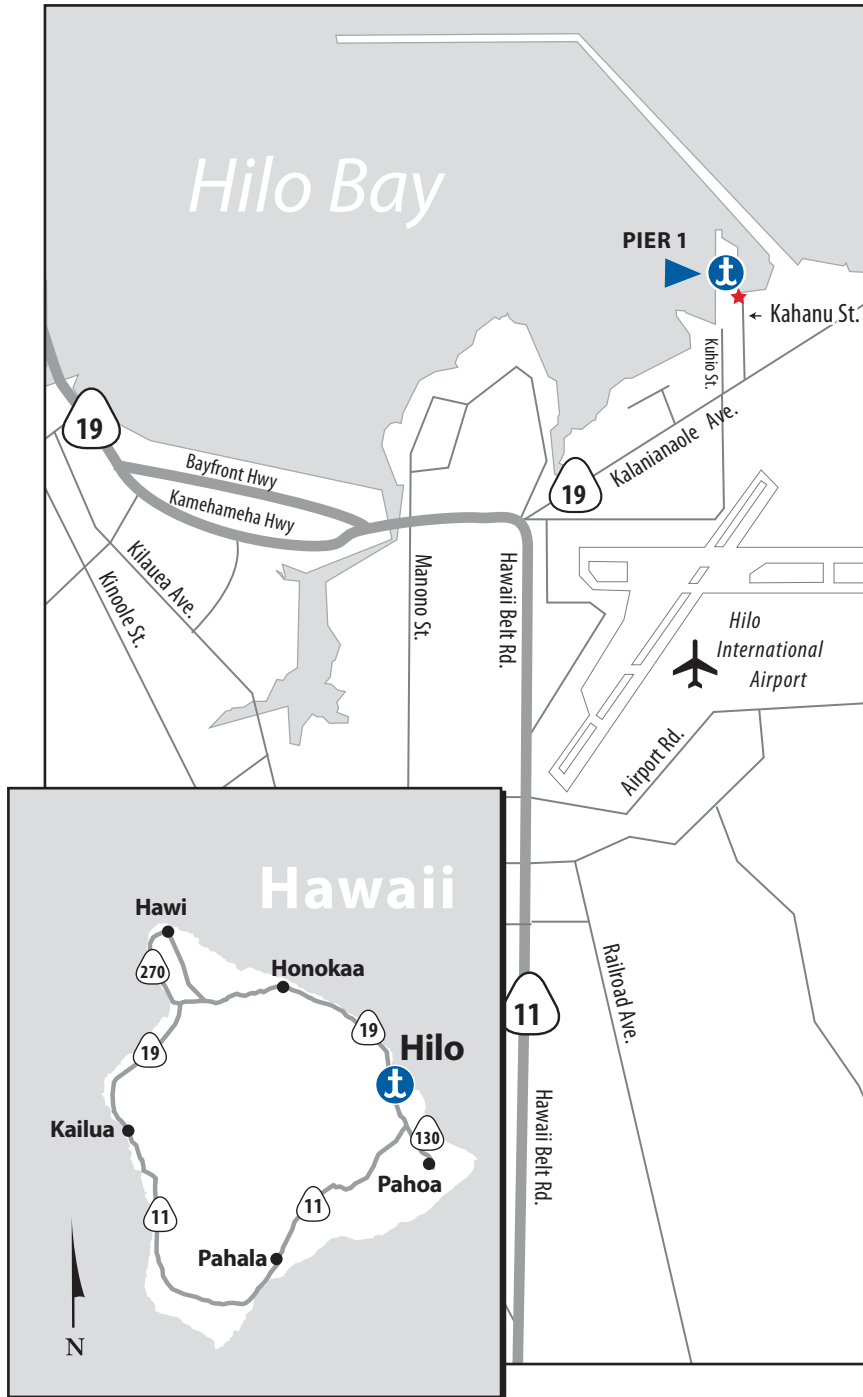

HILO

ISLAND OF HAWAII

ADDRESS

Pier 1
 55 Kahanu Street
 Hilo, HI 96720
 1-800-4-MATSON
 (1-800-462-8766)

HOURS OF OPERATIONS

Monday – Friday
 7:30 a.m. - 11:30 a.m.
 1:00 p.m. - 3:30 p.m.

AUTO DROP-OFF/PICK-UP HOURS

Monday/Wednesday/Thursday
 7:30 a.m. - 11:30 a.m.
 1:00 p.m. - 3:00 p.m.

DRIVING DIRECTIONS

From the Kailua-Kona area

- Take HI-190 North toward Waimea
- Turn right on HI-19 (Hawaii Belt Rd.)
- Follow H-19 to Hilo
- Turn left on Kahanu Street

From the Pahala area

- Take HI-11 North (Mamalaho Hwy / Hawaii Belt Rd.)
- Turn right onto HI-19 (Kalaniahoale Ave.)
- Turn left on Kahanu Street

From the Hawi area

- Take HI-250 South
- Turn left on HI-19 (Hawaii Belt Rd.)
- Follow H-19 to Hilo
- Turn left on Kahanu Street