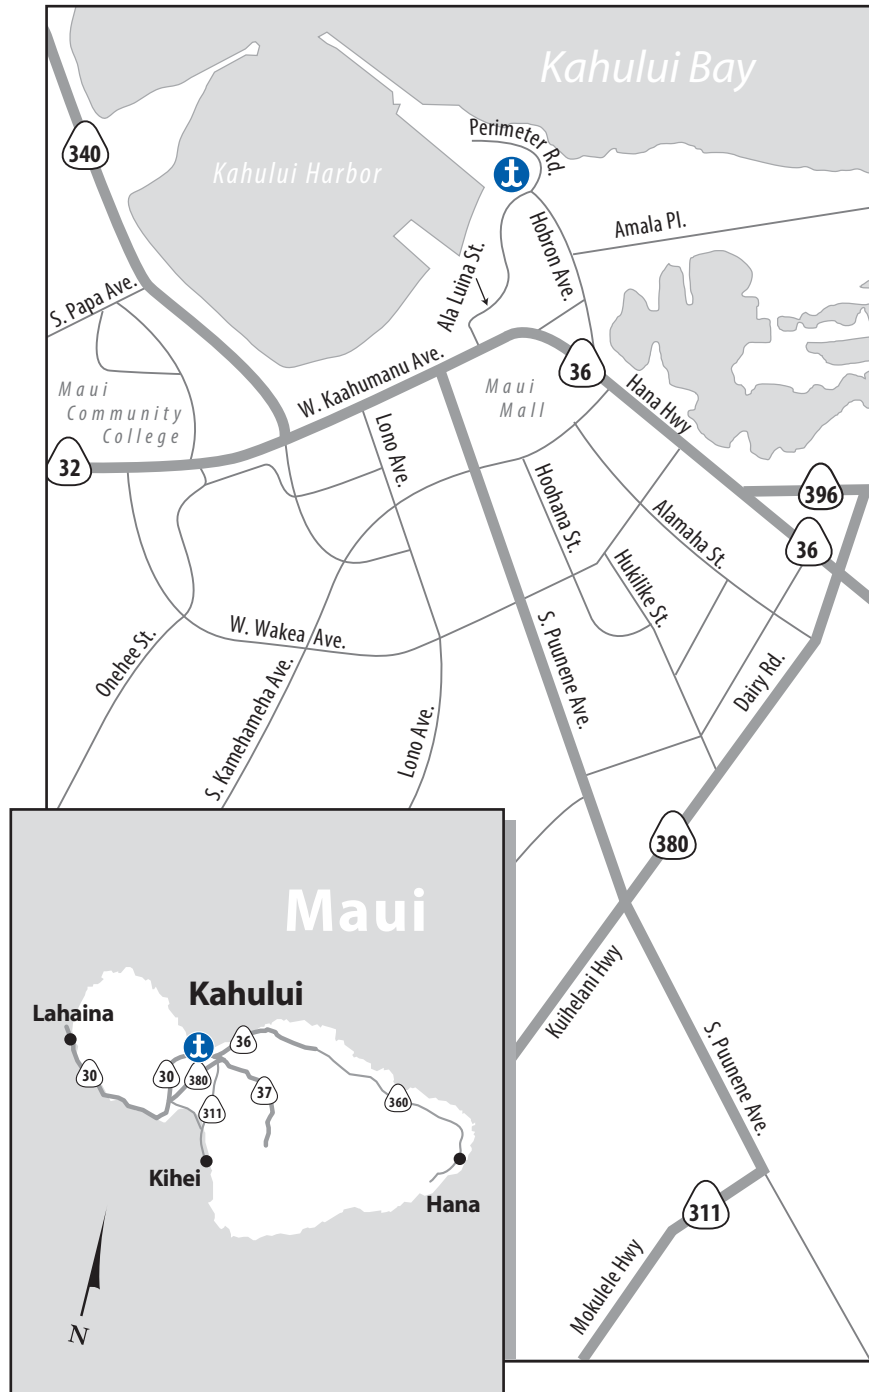

KAHULUI

ISLAND OF MAUI

ADDRESS

Pier 1
 Kahului Harbor
 Perimeter Road
 Kahului, HI 96732
 1-800-4-MATSON

HOURS OF OPERATIONS

Monday - Friday (closed Thurs)
 7:00 a.m. - 11:45 a.m.
 1:00 p.m. - 3:45 p.m.

AUTO DROP-OFF/PICK-UP HOURS

Monday - Friday (closed Thurs)
 7:00 a.m. - 11:30 a.m.
 1:00 p.m. - 3:00 p.m.

DRIVING DIRECTIONS

From the Lahaina Area

- Take HI-30 North (Honoapiilani Hwy)
- Turn right onto HI-380 (Kuihelani Hwy)
- Turn left onto HI-36 West (Hana Hwy)
- Turn slight right onto Hobron Ave.
- Continue on Hobron Ave, turn right on Perimeter Road to Pier 1

From the Kihei area

- Take HI-311 North (Maui Veteran's Hwy)
- Turn right onto HI-380 (Kuihelani Hwy)
- Turn left onto HI-36 West (Hana Hwy)
- Turn slight right onto Hobron Ave.
- Continue on Hobron Ave, turn right on Perimeter Road to Pier 1

From the Hana area

- Take HI-360 West
- Turn slight right onto Hobron Ave.
- Continue on Hobron Ave, turn right on Perimeter Road to Pier 1

For More Information Contact 1-800-4-Matson (1-800-462-8766)

Matson[®]