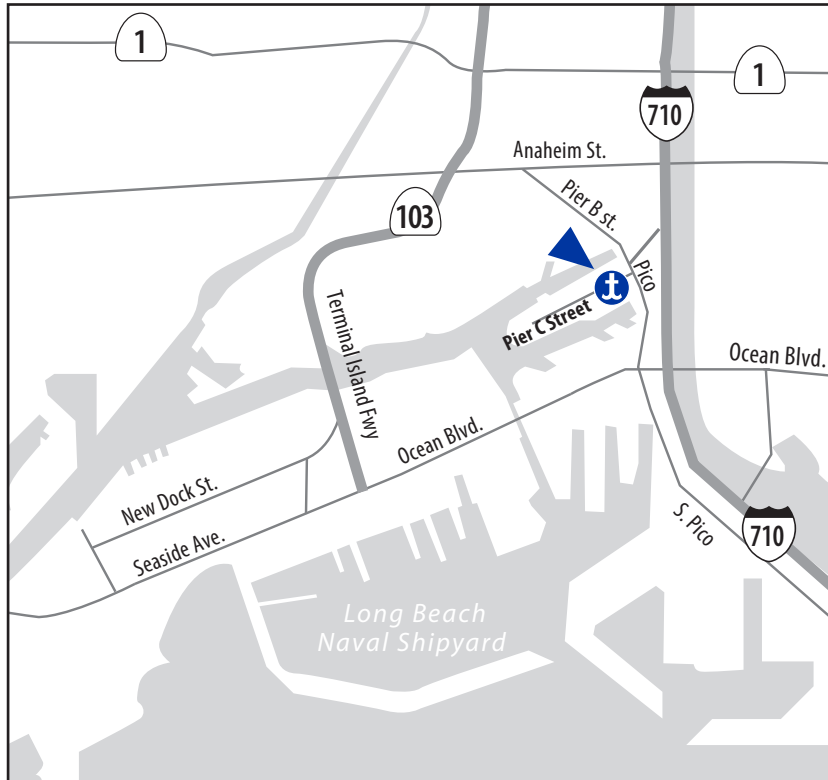

LONG BEACH

PIER C STREET

MATSON CONTAINER YARD

1521 Pier C Street
Long Beach, CA 90813
1-800-4-MATSON

MATSON AUTO & OVERSIZED YARD

1320 Pier C Street
Long Beach, CA 90813
1-800-4-MATSON

Oversized Drop-off/Pick-up

Monday – Wednesday
8:00 a.m. - 11:30 a.m.
1:00 p.m. - 4:00 p.m.

Auto Lot Drop-off/Pick-up

Monday – Wednesday
8:00 a.m. - 11:30 a.m.
1:00 p.m. - 4:00 p.m.

CONVENTIONAL/ROLLING STOCK DROP-OFF/PICK-UP HOURS

Monday – Wednesday
8:00 a.m. - 11:30 a.m.
1:00 p.m. - 3:00 p.m.

DRIVING DIRECTIONS

From the 710 Freeway

- Exit Pico Ave
- Stay in the right hand lane (turns into our truck lane)
- Take your first right on Pier C Street
- Turn left into Matson Auto Lot and proceed to the Security Gate for parking instructions

From Ocean Blvd.

- Exit Pico Avenue
- Proceed North on Pico to Pier C Street
- Turn left on Pier C Street
- Turn left into Matson Auto Lot and proceed to the Security Gate for parking instructions

For More Information Contact 1-800-4-Matson