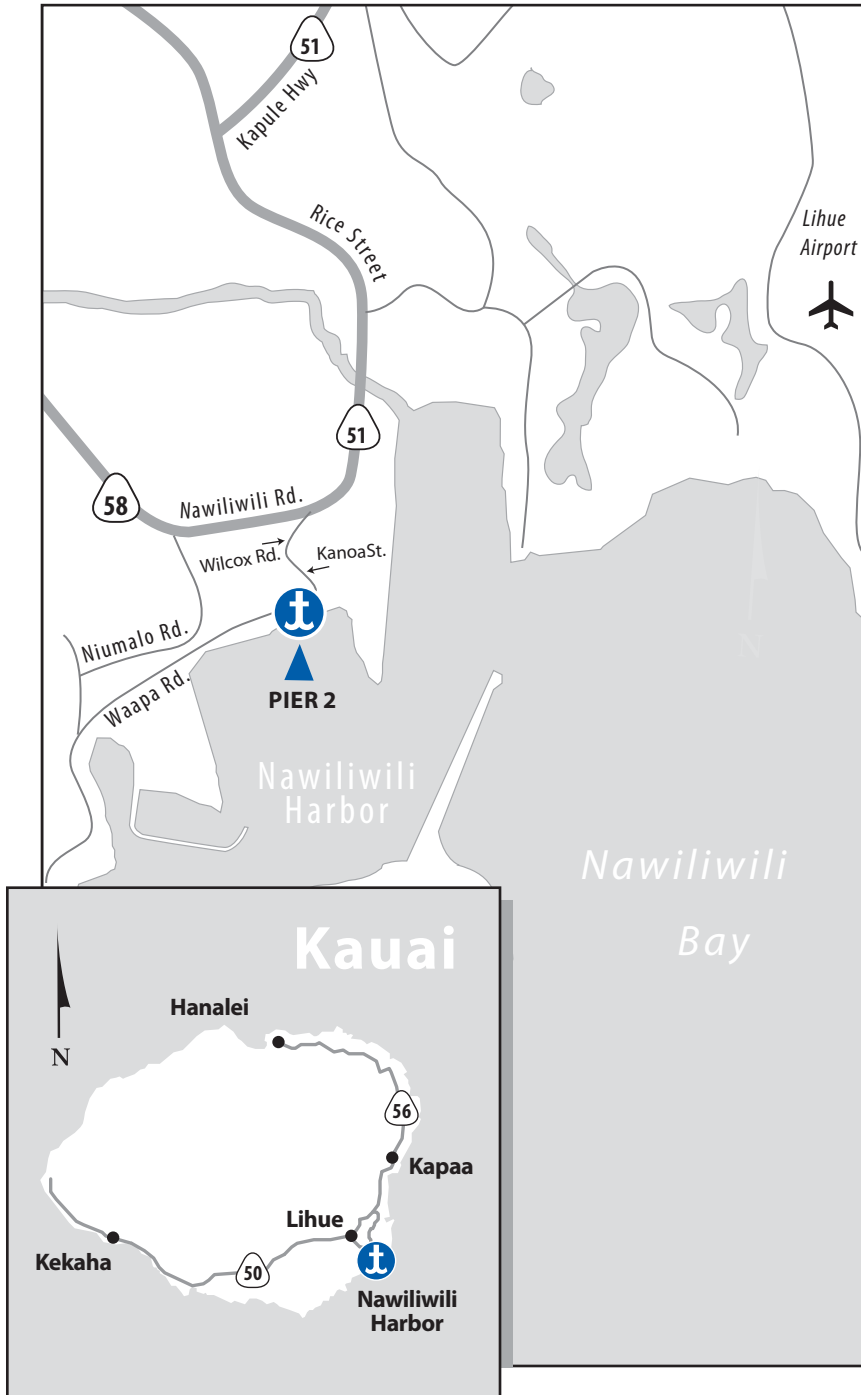

NAWILIWILI

ISLAND OF KAUAI

ADDRESS

Pier 2
Nawiliwili Harbor
Lihue, HI 96766
1-800-4-MATSON

AUTO DROP-OFF/PICK-UP TIMES

Monday – Friday (closed Wed)
7:00 a.m. – 11:30 a.m.
1:00 p.m. – 3:00 p.m.

DRIVING DIRECTIONS

From the South or Westside of Kauai

- Take HI-50 East to Lihue
- Bear right on HI-58 (Nawiliwili Rd.)
- Turn right on Wilcox Rd.
- Proceed to Kanoa Rd. and enter the Matson gate
- Security personnel will direct you to parking area

From the North or Eastside of Kauai

- Take HI-56 South to Lihue
- Turn left on HI-51 (Kapule Hwy)
- Turn left on Rice St.
- Turn left on Wilcox Rd.
- Proceed to Kanoa Rd. and enter the Matson gate
- Security personnel will direct you to parking area