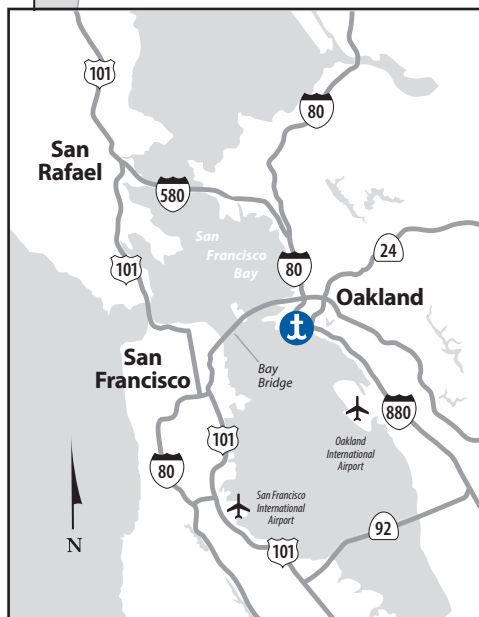

OAKLAND

Berth 63

ADDRESS

Berth 63
1579 Middle Harbor Road
Oakland, CA 94607
1800-4-MATSON

HOURS OF OPERATIONS

Monday - Friday
8:00 a.m. - 11:45 a.m.
1:00 p.m. - 4:00 p.m.

AUTO DROP-OFF/PICK-UP HOURS

Monday - Friday
8:00 a.m. - 11:30 a.m.
1:00 p.m. - 4:00 p.m.

AUTO DROP-OFF/PICK-UP ADDRESS

1195 Middle Harbor Road
Oakland, CA 94607
1800-4-MATSON

DRIVING DIRECTIONS

From San Francisco

- Take I-880 South, take Broadway-Jack London Square off-ramp
- Turn right on 5th Street to the first signal
- Turn right on Adeline and stay on Adeline until it becomes Middle Harbor Road
- At the first stoplight, turn left into the entrance to the auto lot (there will be signs)

From the South Bay

- Take I-880 North
- Take the Harbor Terminals, Market St. off-ramp, going straight to the second light
- Turn left onto Adeline, stay on Adeline until it becomes Middle Harbor Road
- At the first stoplight, turn left into the entrance to the auto lot

From Sacramento

- Take I-880 South to Broadway/Jack London Square off-ramp
- Turn right onto 5th Street
- Turn right on Adeline until it becomes Middle Harbor Road
- At the first stoplight, turn left into the entrance to the auto lot