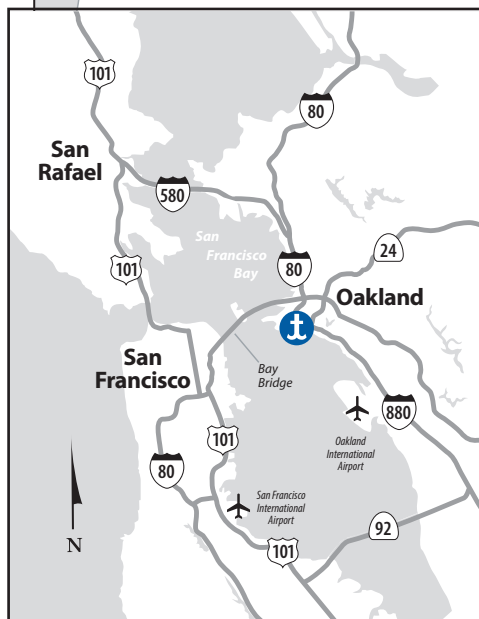

OAKLAND

Berth 63

ADDRESS

Berth 63
1579 Middle Harbor Road
Oakland, CA 94607
1800-4-MATSON

HOURS OF OPERATIONS

Monday - Friday
8:00 a.m. - 11:45 a.m.
1:00 p.m. - 4:00 p.m.

AUTO DROP-OFF/PICK-UP HOURS

Monday - Friday
8:00 a.m. - 11:30 a.m.
1:00 p.m. - 4:00 p.m.

AUTO DROP-OFF/PICK-UP ADDRESS

1195 Middle Harbor Road
Oakland, CA 94607
1800-4-MATSON

DRIVING DIRECTIONS

From San Francisco

- Take I-880 South, take Broadway-Jack London Square off-ramp
- Turn right on 5th Street to the first signal
- Turn right on Adeline and stay on Adeline until it becomes Middle Harbor Road
- At the first stoplight, turn left into the entrance to the auto lot (there will be signs)

From the South Bay

- Take I-880 North
- Take the Harbor Terminals, Market St. off-ramp, going straight to the second light
- Turn left onto Adeline, stay on Adeline until it becomes Middle Harbor Road
- At the first stoplight, turn left into the entrance to the auto lot

From Sacramento

- Take I-880 South to Broadway/Jack London Square off-ramp
- Turn right onto 5th Street
- Turn right on Adeline until it becomes Middle Harbor Road
- At the first stoplight, turn left into the entrance to the auto lot