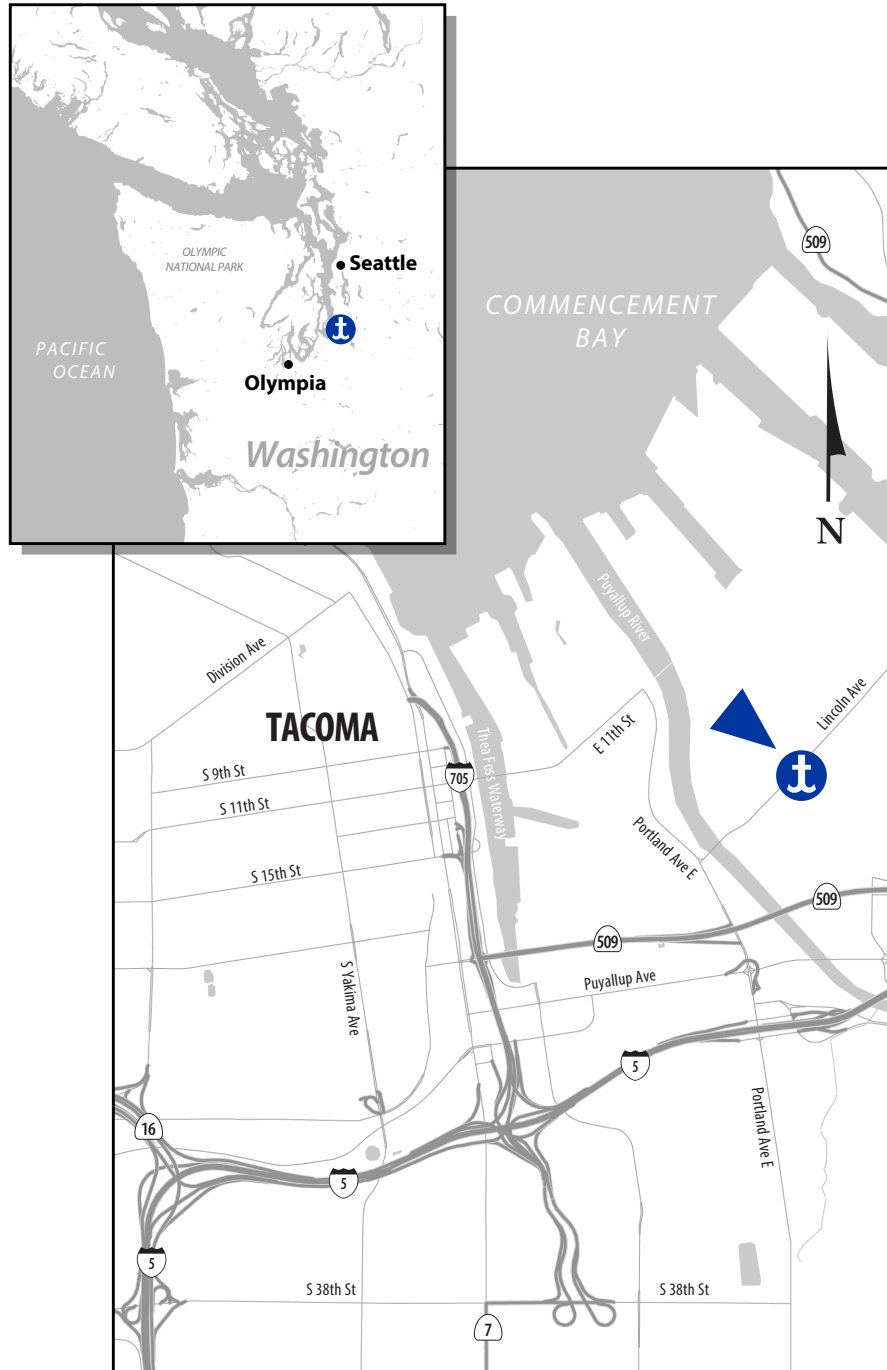

TACOMA

1675 LINCOLN AVENUE LOOP

ADDRESS

1675 Lincoln Avenue Loop, Building 300
Tacoma, WA 98421

YARD FLATRACK APPOINTMENTS

(253) 882-1617

ALASKA LCL DOCK APPOINTMENTS

(253) 882-1667

*Alaska drop off cutoffs - noon on
Wednesday and Friday.

** Hawaii drop off cutoff - noon Friday.

Swap Line Hours

Monday – Friday

8:00 a.m. – 4:00 p.m.

DRIVING DIRECTIONS

North on I-5 from Tacoma

- Take Portland Avenue (Exit 134)
- Turn left on Portland Avenue
- Turn right on Lincoln Avenue
- Turn right on Lincoln Avenue Loop and follow it around until 3-way stop light
- Go straight through the 3-way stop light and stay to the left
- Stop at the guard shack then proceed straight ahead to the yard office building #200

South on I-5 from Seattle

- Take Portland Avenue (Exit 135)
- Turn Right on Portland Avenue
- Turn right on Lincoln Avenue
- Turn right on Lincoln Avenue Loop and follow it around until 3-way stop light
- Go straight through the 3-way stop light and stay to the left
- Stop at the guard shack then proceed straight ahead to the yard office building #200