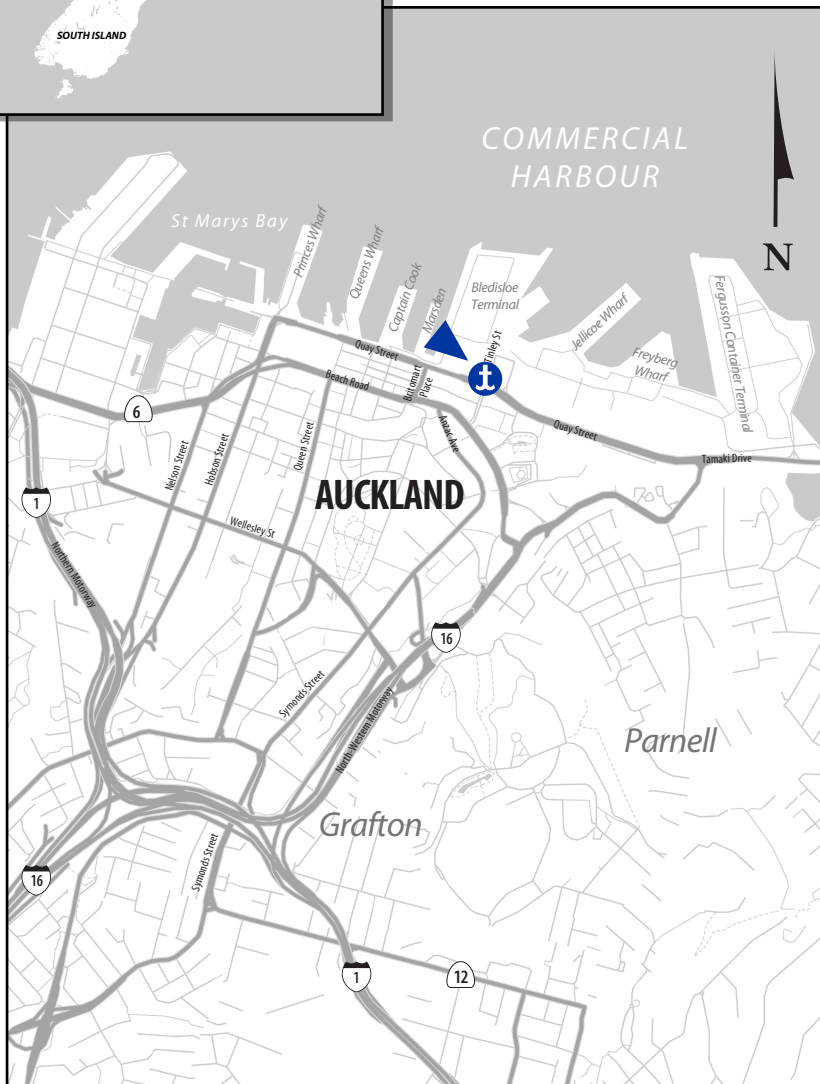

AUCKLAND

TINLEY STREET, AUCKLAND

POSTAL ADDRESS

P.O Box 90504
Auckland 1010
New Zealand

CONTAINERS

Mon - Fri

7:30 a.m. – 10:30 p.m.

Sat

From State Hwy 1 Southbound

- Follow State Hwy 1
- Take Northern Motorway/SH16 Northwestern Motorway and SH 16 to Beach Rd in Auckland
- Continue on Beach Rd. Drive to Tinley St

From State Hwy 1 Northbound

- Follow State Hwy 1
- Take Exits 429A-429B-429C to Beach Rd
- Continue on Beach Rd. Drive to Tinley St

For More Information Contact 1-800-4-Matson

Matson®