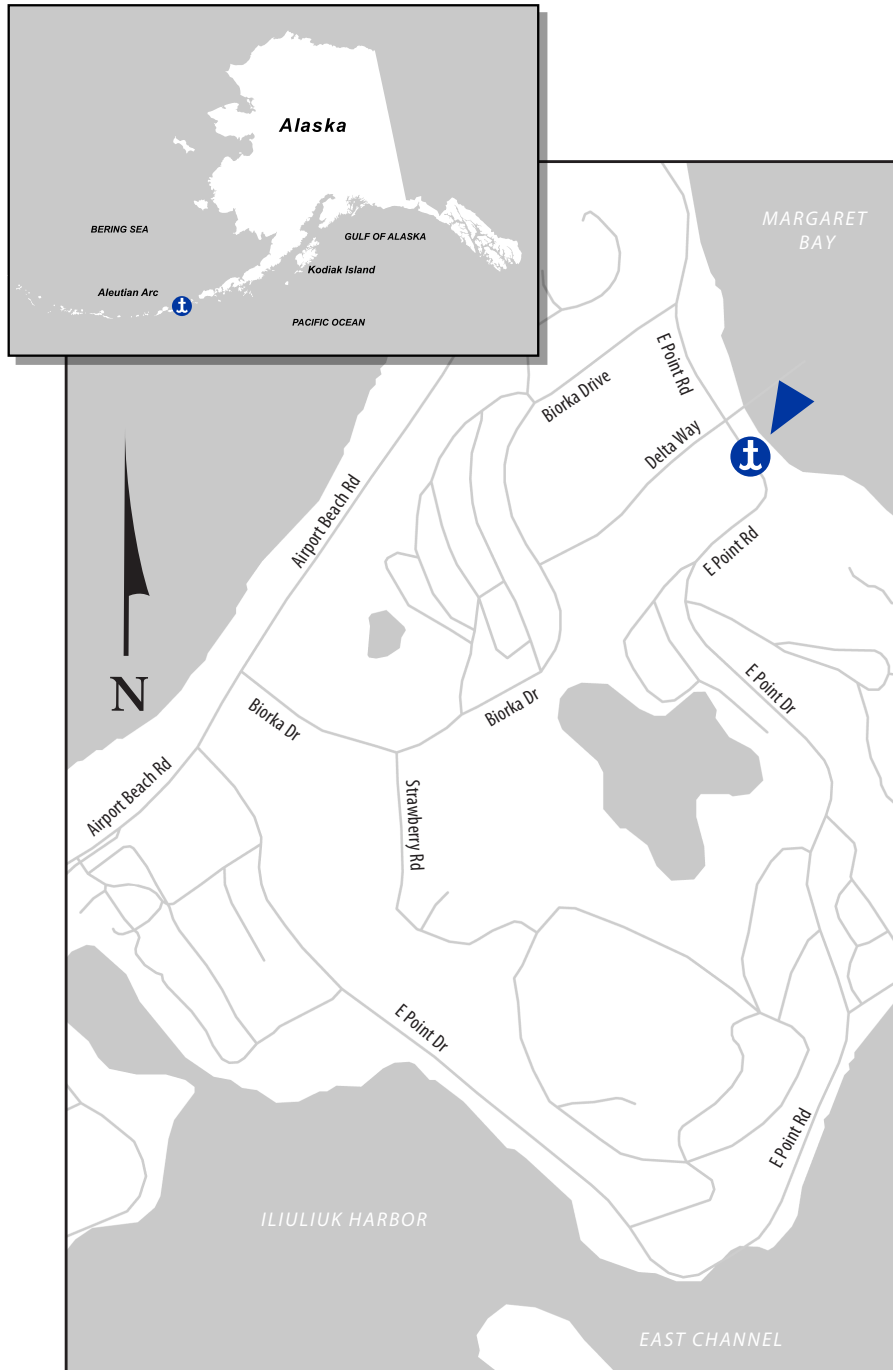

# DUTCH HARBOR

1558 E Point Road

#### ADDRESS

1558 E Point Road  
Dutch Harbor, AK 99692

#### DRIVING DIRECTIONS

##### From Airport Beach Rd Northbound

- Head northwest on Airport Beach Rd
- Turn Right onto Biorka Dr
- Turn Right onto Delta Way
- Turn right onto E Point Rd

For More Information Contact 1-800-4-Matson