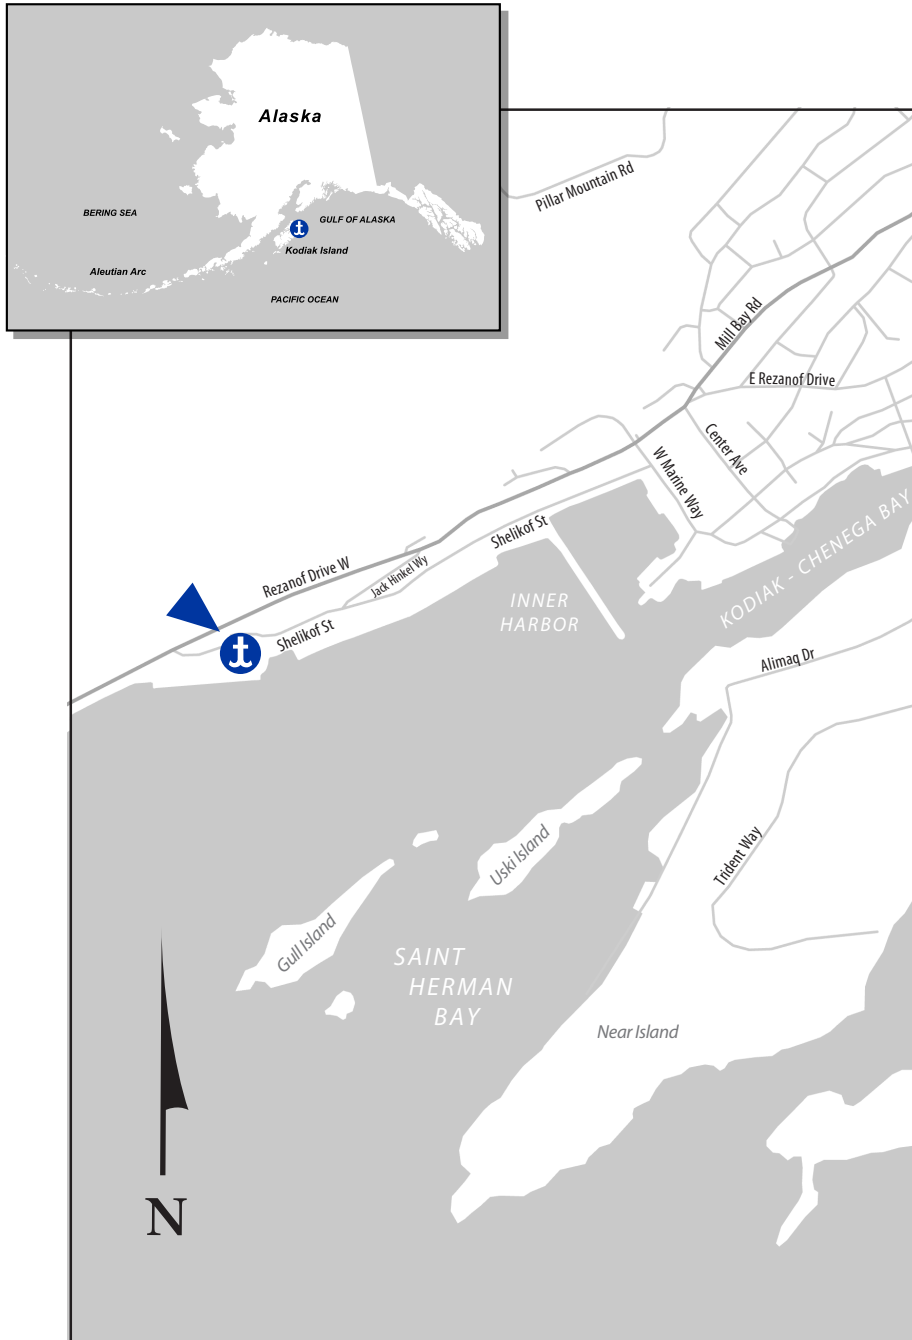

#### ADDRESS

727 Shelikof Avenue  
Kodiak, AK 99615

#### DRIVING DIRECTIONS

##### From Rezanof Drive Northbound

- Head north on W Rezanof Dr
- Turn right onto Shelikof St

##### From Rezanof Drive Southbound

- Head south on E Rezanof Dr
- Turn left onto Shelikof St

For More Information Contact 1-800-4-Matson

**Matson**®