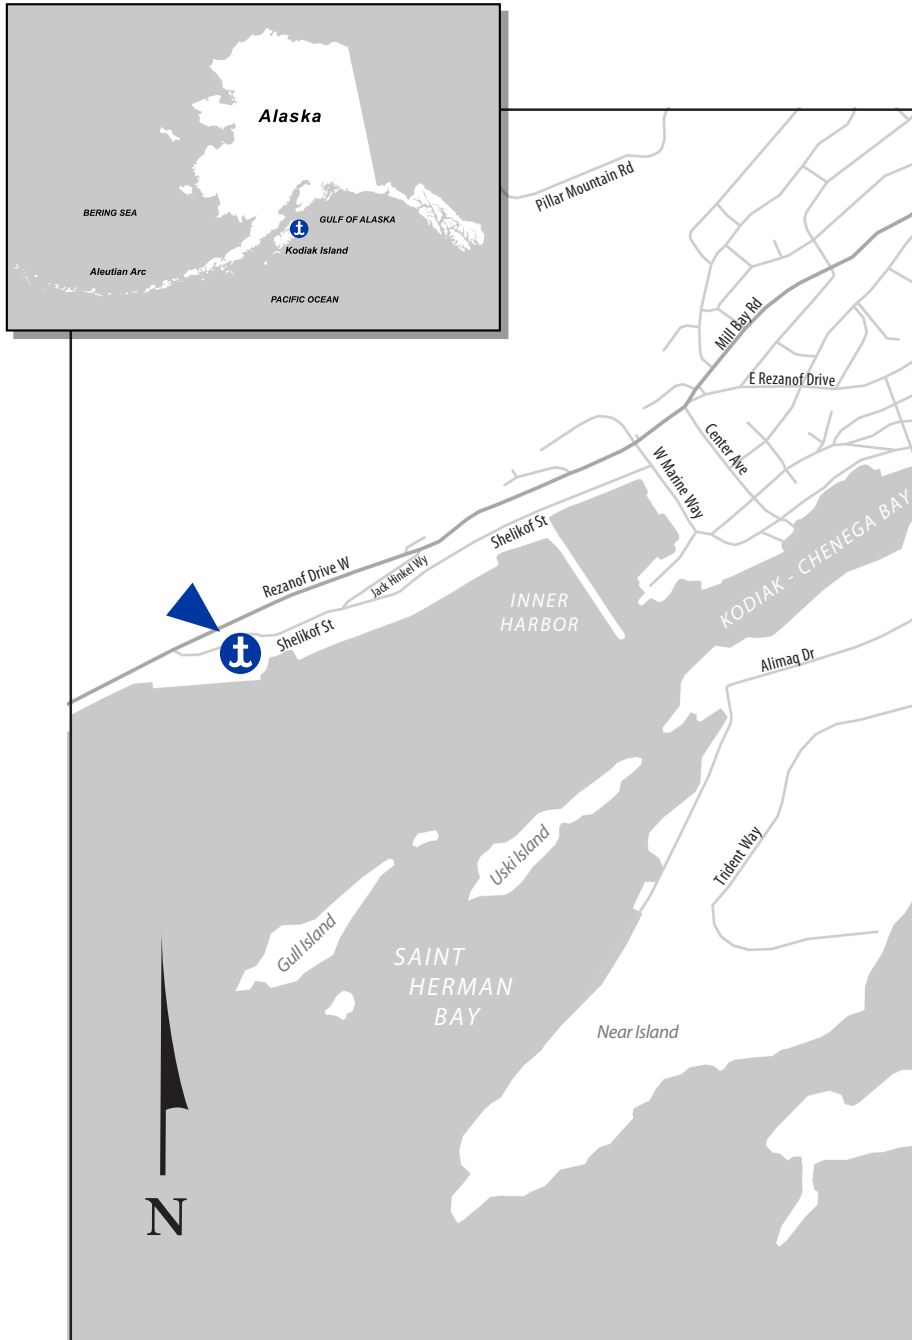

KODIAK

727 SHELIKOF AVENUE

ADDRESS

727 Shelikof Avenue
Kodiak, AK 99615

PHONE

(907) 481-4200

CUSTOMER SERVICE

Phone

DRIVING DIRECTIONS

From Rezanof Drive Northbound

- Head north on W Rezanof Dr
- Turn right onto Shelikof St

From Rezanof Drive Southbound

- Head south on E Rezanof Dr
- Turn left onto Shelikof St

For More Information Contact 1-800-4-Matson