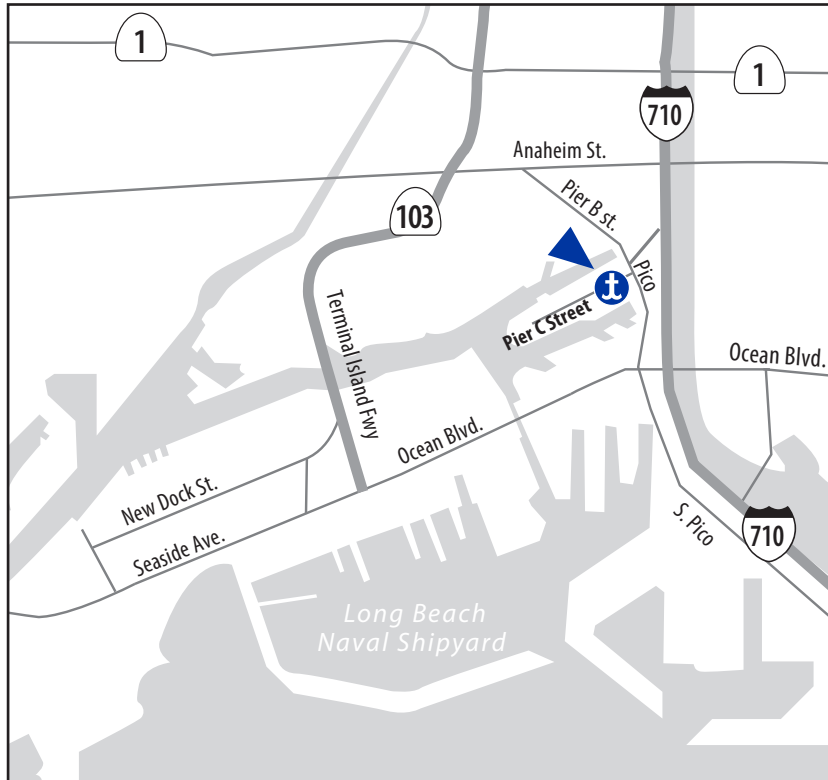

# LONG BEACH

## PIER C STREET

#### **From the 710 Freeway**

- Exit Pico Ave
- Stay in the right hand lane (turns into our truck lane)
- Take your first right on Pier C Street
- Turn left into Matson Auto Lot and proceed to the Security Gate for parking instructions

#### **From Ocean Blvd.**

- Exit Pico Avenue
- Proceed North on Pico to Pier C Street
- Turn left on Pier C Street
- Turn left into Matson Auto Lot and proceed to the Security Gate for parking instructions